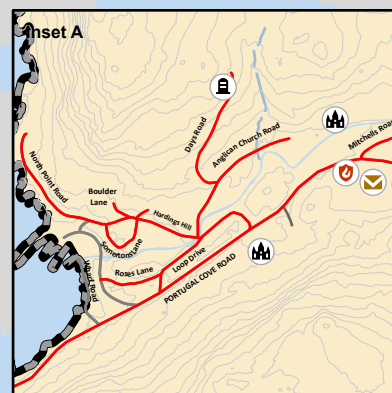

Garbage/Recycling Routes

- None Scheduled
- Tuesday
- Wednesday
- Thursday
- Friday

	Town Hall/Community Centre		Post Office
	Ferry to Bell Island		Library
	Historic Cemetery		School
	Church		Playground
	Fire Hall		Walking Trails
	Medical Clinic/Pharmacy		

Last Updated - January 2025