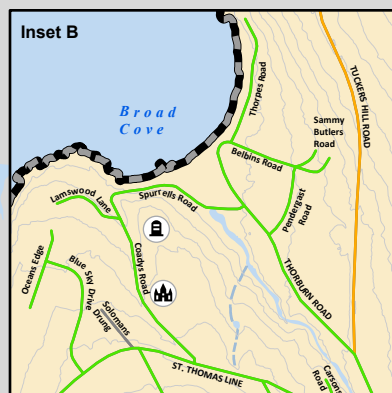

Garbage/Recycling Routes

- None Scheduled
- Tuesday
- Wednesday
- Thursday
- Friday

	Town Hall/Community Centre		Post Office
	Ferry to Bell Island		Library
	Historic Cemetery		School
	Church		Playground
	Fire Hall		Walking Trails
	Medical Clinic/Pharmacy		

Last Updated - January 2025